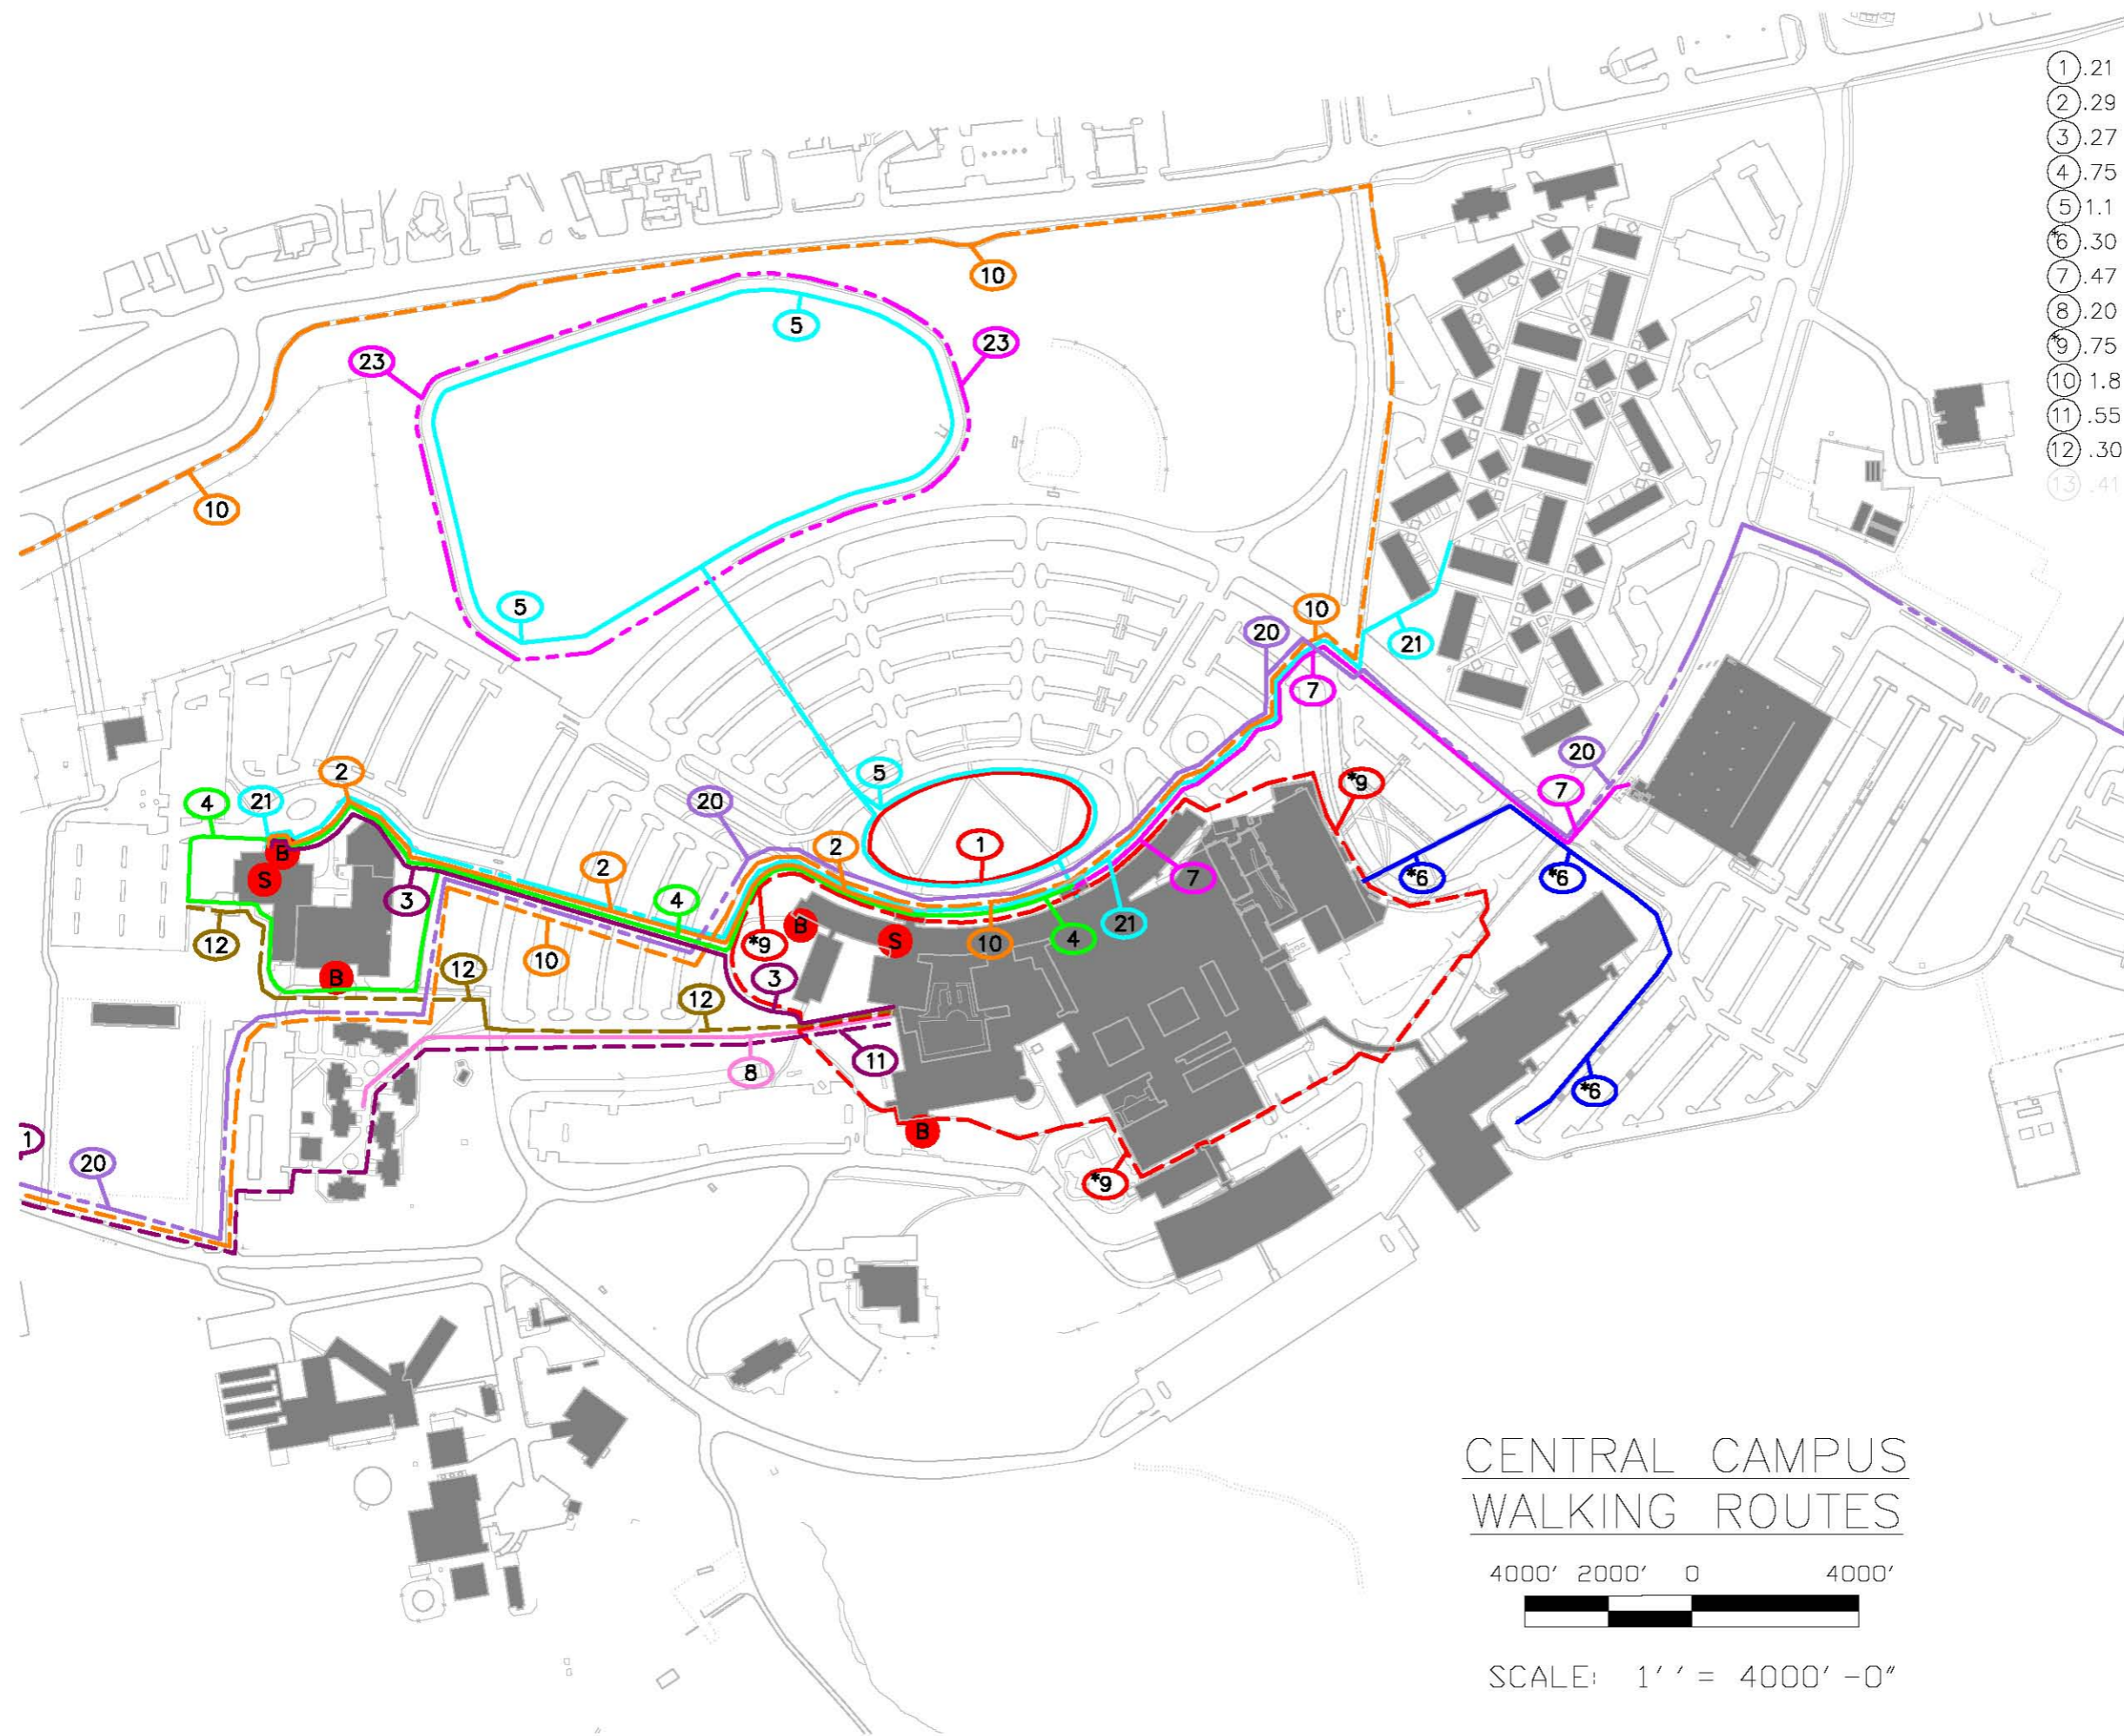

LEGEND

- | | | | |
|-------------|-------|-------------|-------|
| ① .21 miles | ————— | ⑭ .32 miles | ----- |
| ② .29 miles | ————— | ⑮ .50 miles | ----- |
| ③ .27 miles | ————— | ⑯ .20 miles | ----- |
| ④ .75 miles | ————— | ⑰ .22 miles | ----- |
| ⑤ 1.1 miles | ————— | ⑱ .63 miles | ----- |
| ⑥ .30 miles | ————— | ⑲ 1.8 miles | ----- |
| ⑦ .47 miles | ————— | ⑳ 1.9 miles | ----- |
| ⑧ .20 miles | ————— | ㉑ .58 miles | ----- |
| ⑨ .75 miles | ----- | ㉒ .40 miles | ----- |
| ⑩ 1.8 miles | ----- | ㉓ .56 miles | ----- |
| ⑪ .55 miles | ----- | | |
| ⑫ .30 miles | ----- | | |
| ⑬ .41 miles | ----- | | |
- Bicycle Racks
● Showers
 * Routes will be available after expansion project is complete.

CENTRAL CAMPUS WALKING ROUTES

SCALE: 1" = 4000' - 0"