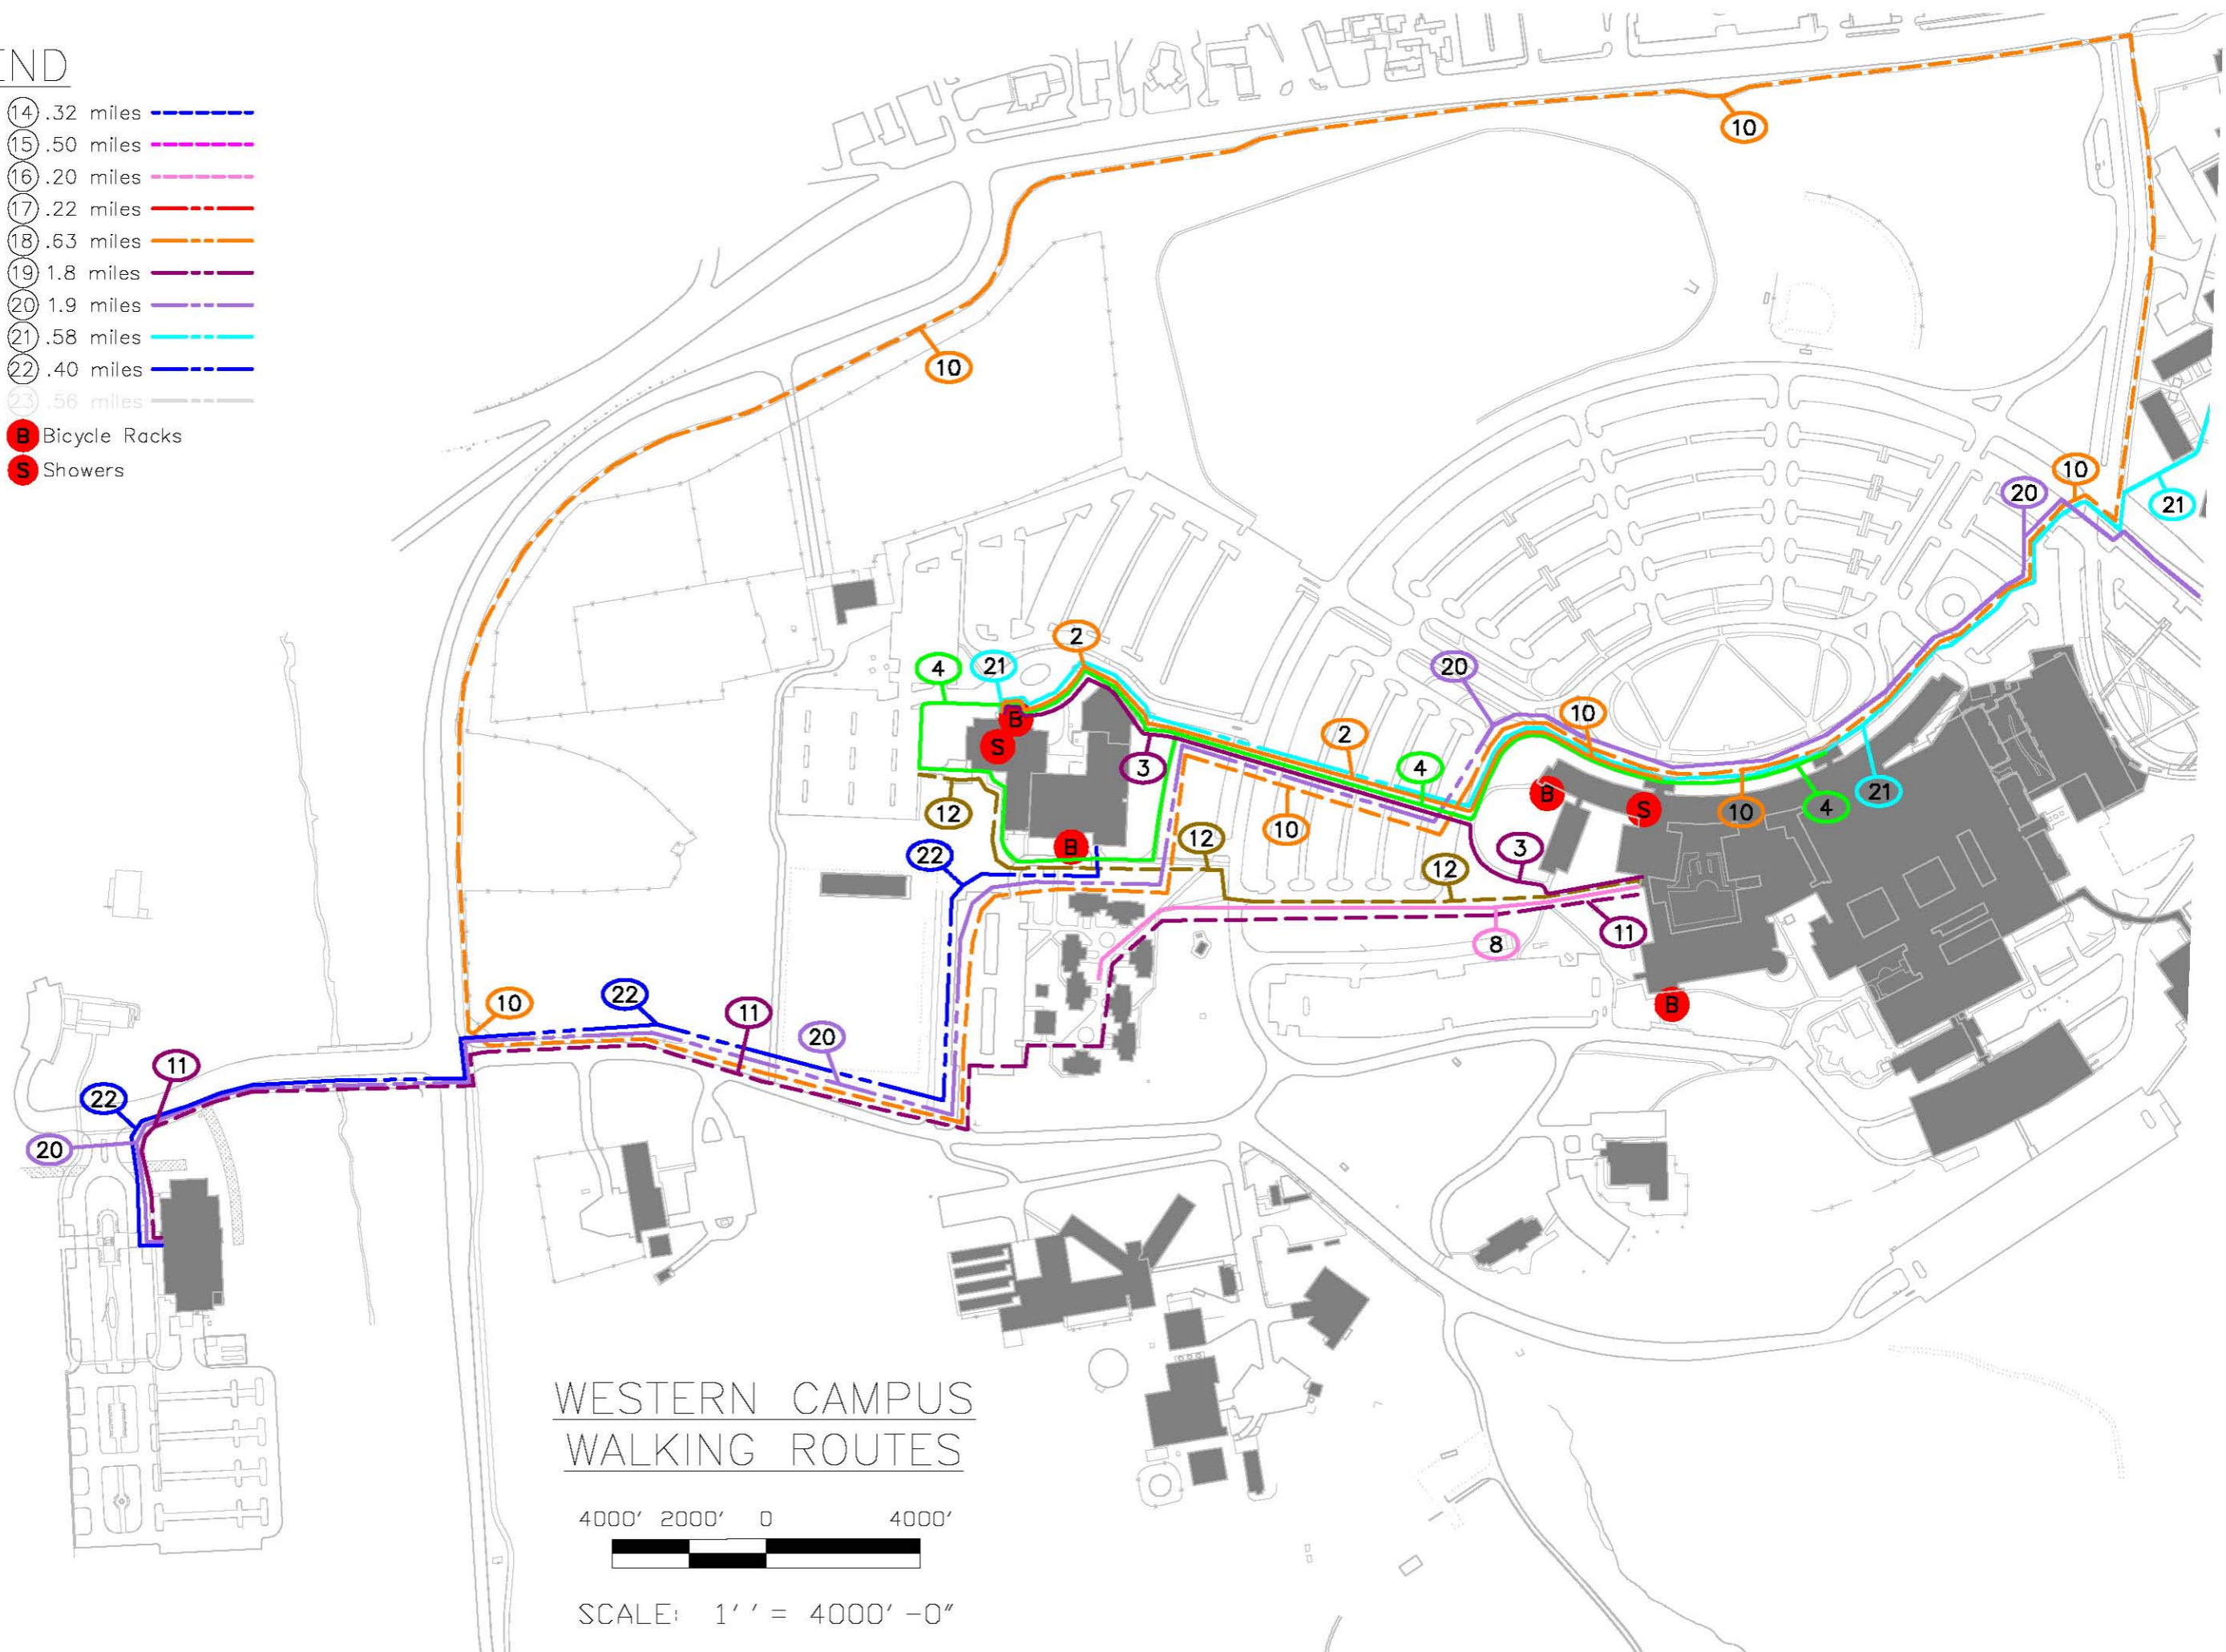

LEGEND

- | | | | |
|-------------|-----------|------------------------|-----------|
| ① .21 miles | — | ⑭ .32 miles | - - - |
| ② .29 miles | — | ⑮ .50 miles | - · - · - |
| ③ .27 miles | — | ⑯ .20 miles | - · - · - |
| ④ .75 miles | — | ⑰ .22 miles | - · - · - |
| ⑤ 1.1 miles | — | ⑱ .63 miles | - · - · - |
| ⑥ .30 miles | — | ⑲ 1.8 miles | - · - · - |
| ⑦ .47 miles | — | ⑳ 1.9 miles | - · - · - |
| ⑧ .20 miles | — | ㉑ .58 miles | - · - · - |
| ⑨ .75 miles | - - - | ㉒ .40 miles | - · - · - |
| ⑩ 1.8 miles | - - - | ㉓ .56 miles | - - - |
| ⑪ .55 miles | - · - · - | B Bicycle Racks | |
| ⑫ .30 miles | - · - · - | S Showers | |
| ⑬ .41 miles | - · - · - | | |

WESTERN CAMPUS WALKING ROUTES

SCALE: 1" = 4000' - 0"