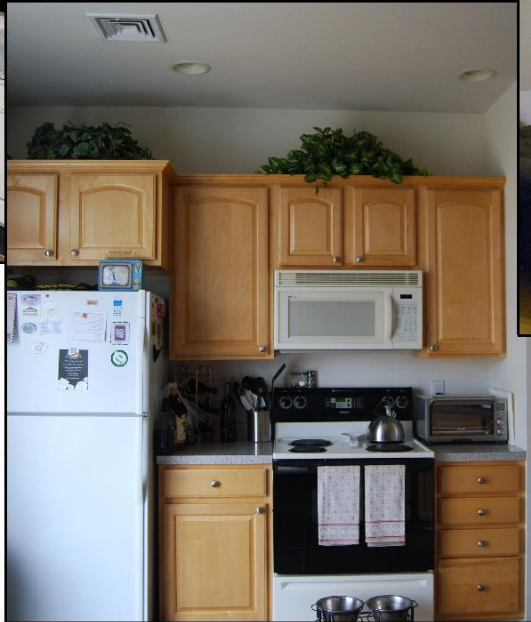

For Rent.....\$1250 month

95 Carousel Circle Hershey, PA 17033

- Approximately 1575 square feet including 3 bedrooms & 2.5 baths
- Master suite with whirlpool, shower, 2 sinks and walk-in closet
- Washer and dryer conveniently located on second floor.
- Attached two car garage and large private rear deck
- Views of beautiful Hershey Country Club
- Custom blinds in all windows. Pull down stairs to attic storage
- Lawn care and snow removal included
- Derry Township schools
- Energy efficient gas heat and central air conditioning
- 4 miles from Penn State Hershey Medical Center